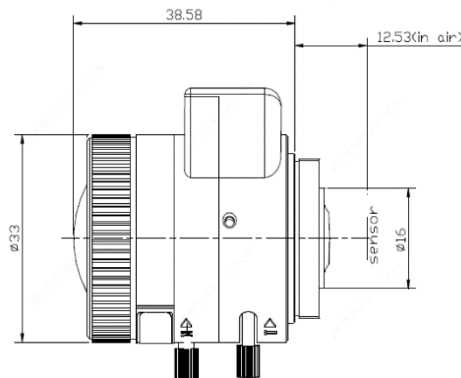

Dimensions

Zhejiang Uniview Technologies Co.,Ltd.

South Tower, Building 10, Wanlun Science Park, 88 Jiangling Road, Hangzhou, P.R.China 310051

Email: overseasbusiness@uniview.com; globalsupport@uniview.com

<http://www.uniview.com>

©2015-2019 Zhejiang Uniview Technologies Co.,Ltd. All rights reserved.

*Product specifications and availability are subject to change without notice.